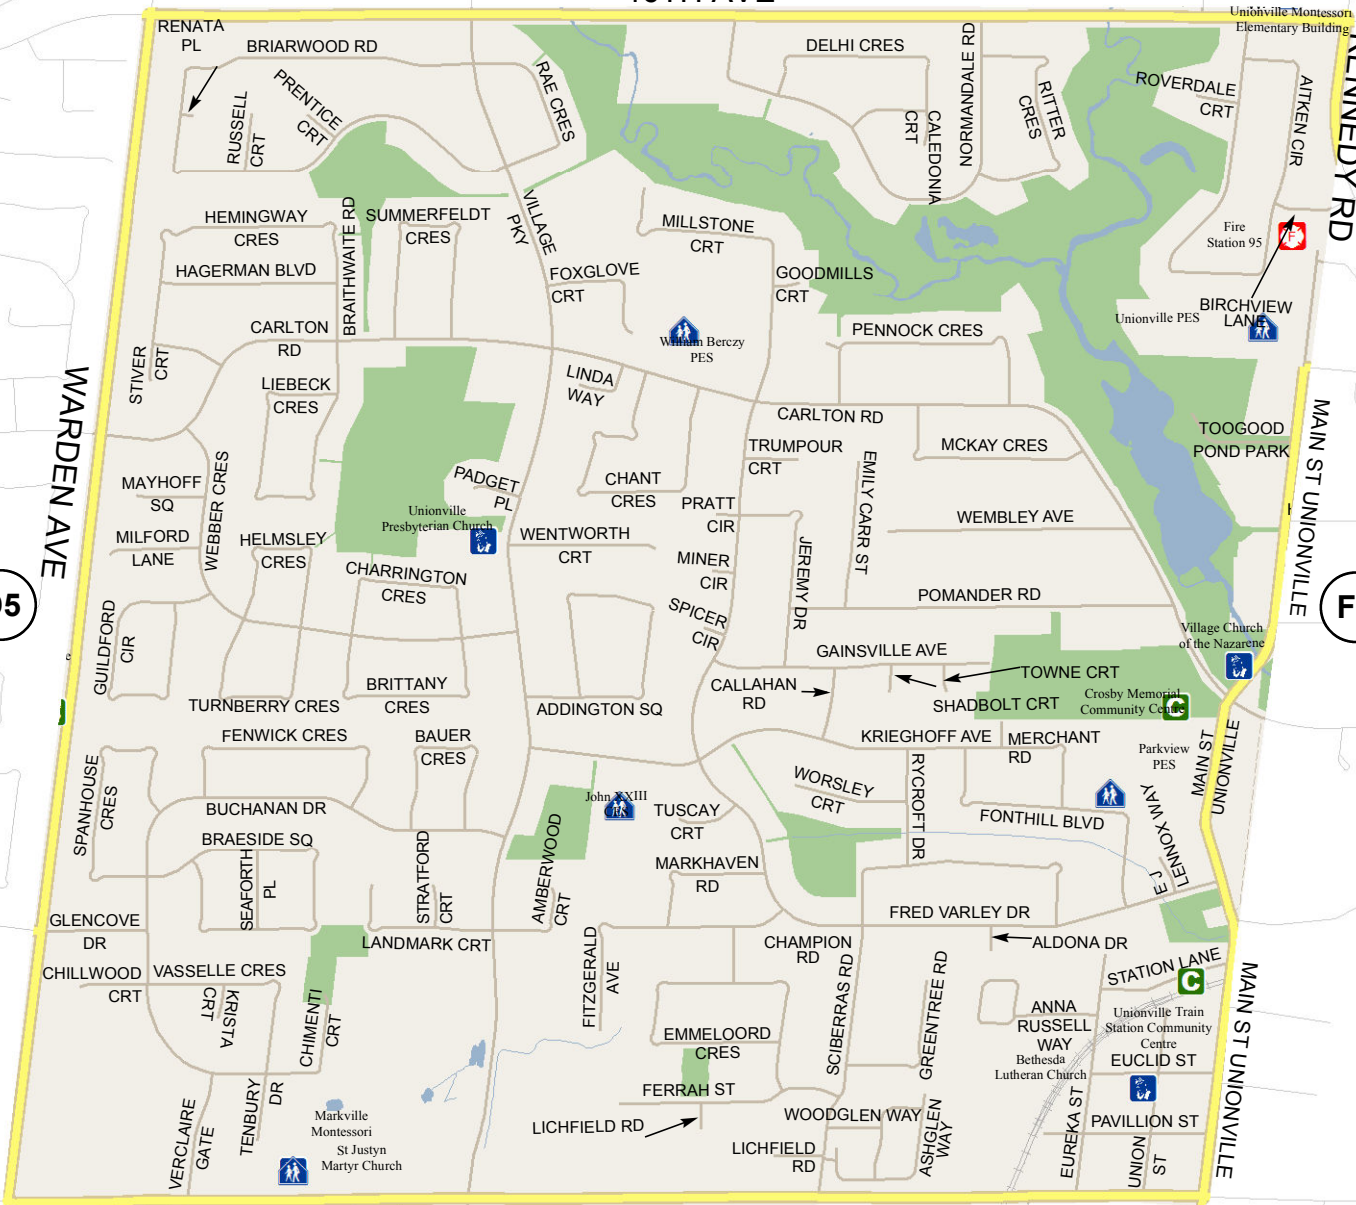

E4

E5

16TH AVE

F5

D5

HWY 7 E

E6

Date: 12/03/12

- GO Transit Station
- Place Of Worship
- Waterbody
- Ambulance Station
- Community Centre
- Park / Open Space
- Fire Station
- School
- Railways
- Police Station
- Library
- Watercourse
- Hospital
- Airport