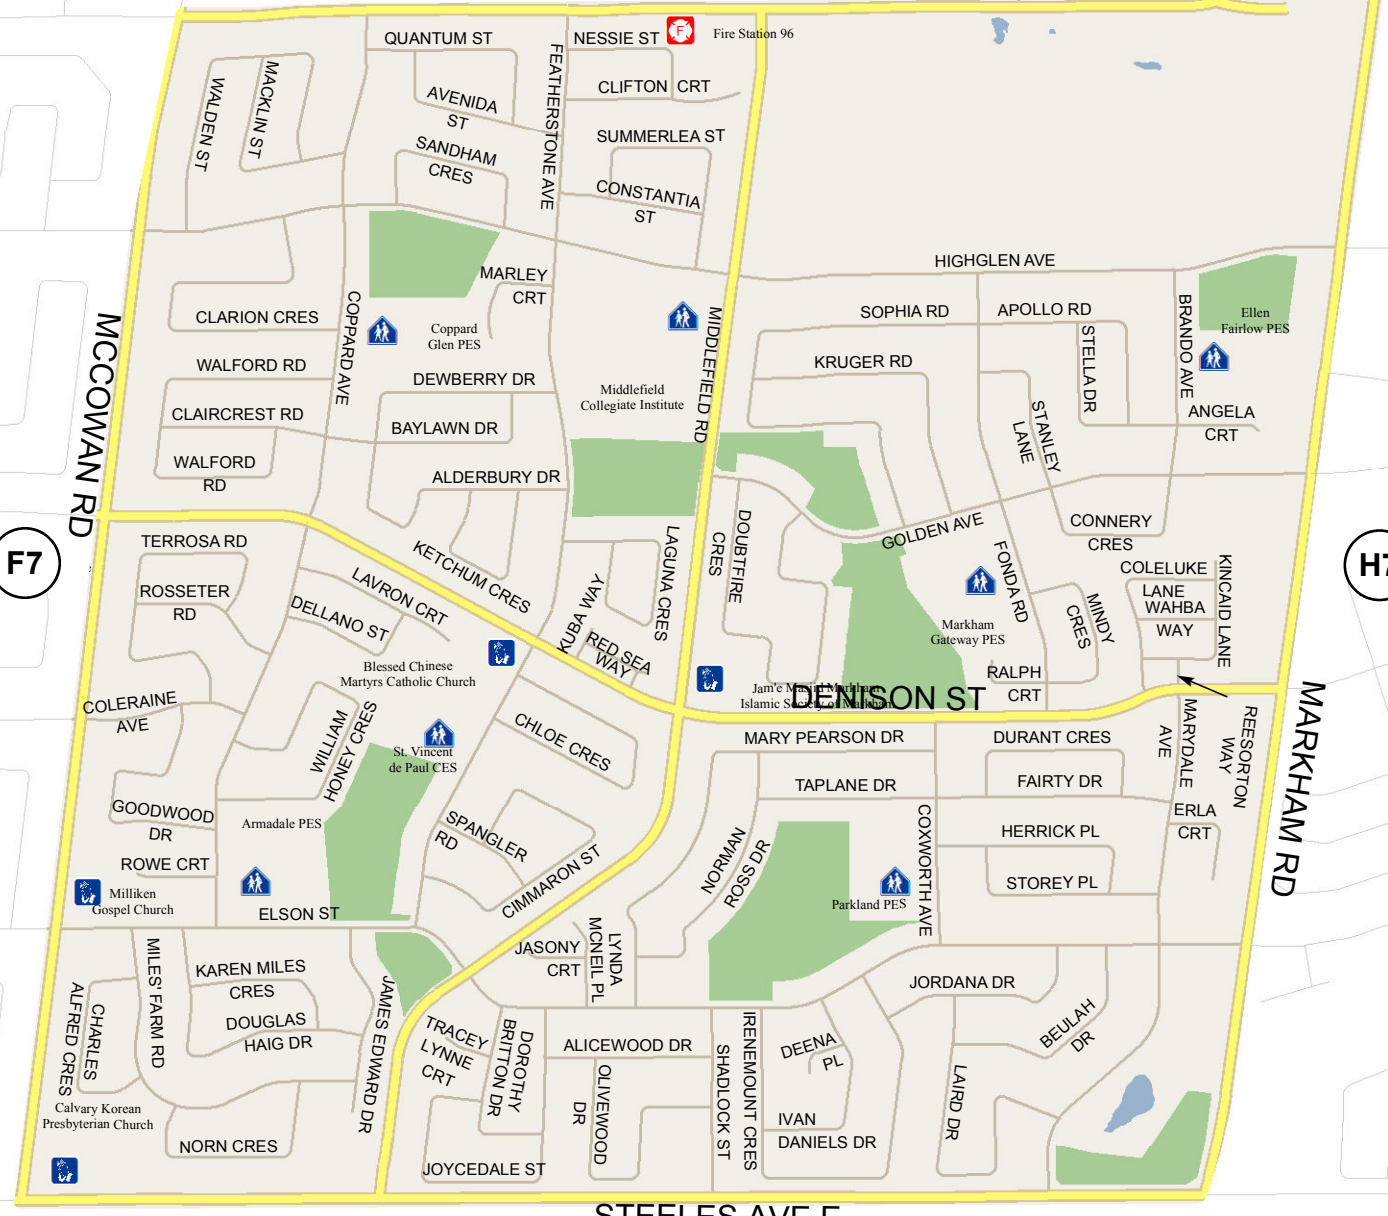

G6

G7

14TH AVE

STEELES AVE E  
CITY OF TORONTO

Date: 10/25/10

- |  |                    |  |                  |  |                   |
|--|--------------------|--|------------------|--|-------------------|
|  | GO Transit Station |  | Place Of Worship |  | Waterbody         |
|  | Ambulance Station  |  | Community Centre |  | Park / Open Space |
|  | Fire Station       |  | School           |  | Railways          |
|  | Police Station     |  | Library          |  | Watercourse       |
|  | Hospital           |  | Airport          |  |                   |